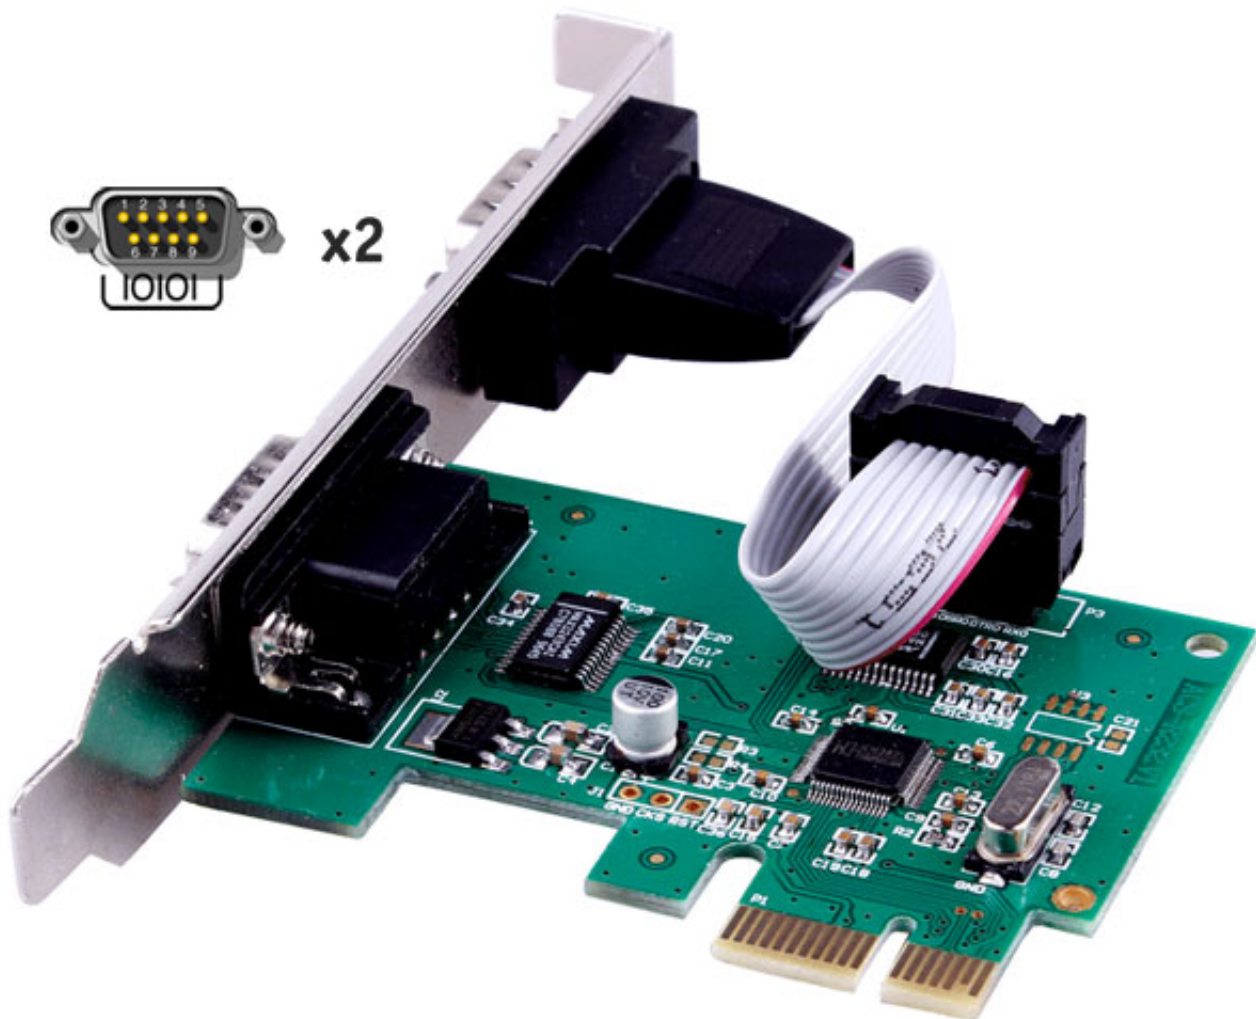

Download from
Dreamstime.com

This watermarked comp image is for previewing purposes only.

ID 35103813

© Yulia Gapeenko | Dreamstime.com

[Driver WCH PCI ExpressDUAL SERIAL For Windows 10 64bit](#)

[Driver WCH PCI Express DUAL SERIAL For Windows 10 64bit](#)

Download from
Dreamstime.com

This watermarked comp image is for previewing purposes only.

ID 35103813

© Yulia Gapeenko | Dreamstime.com

0273d78141